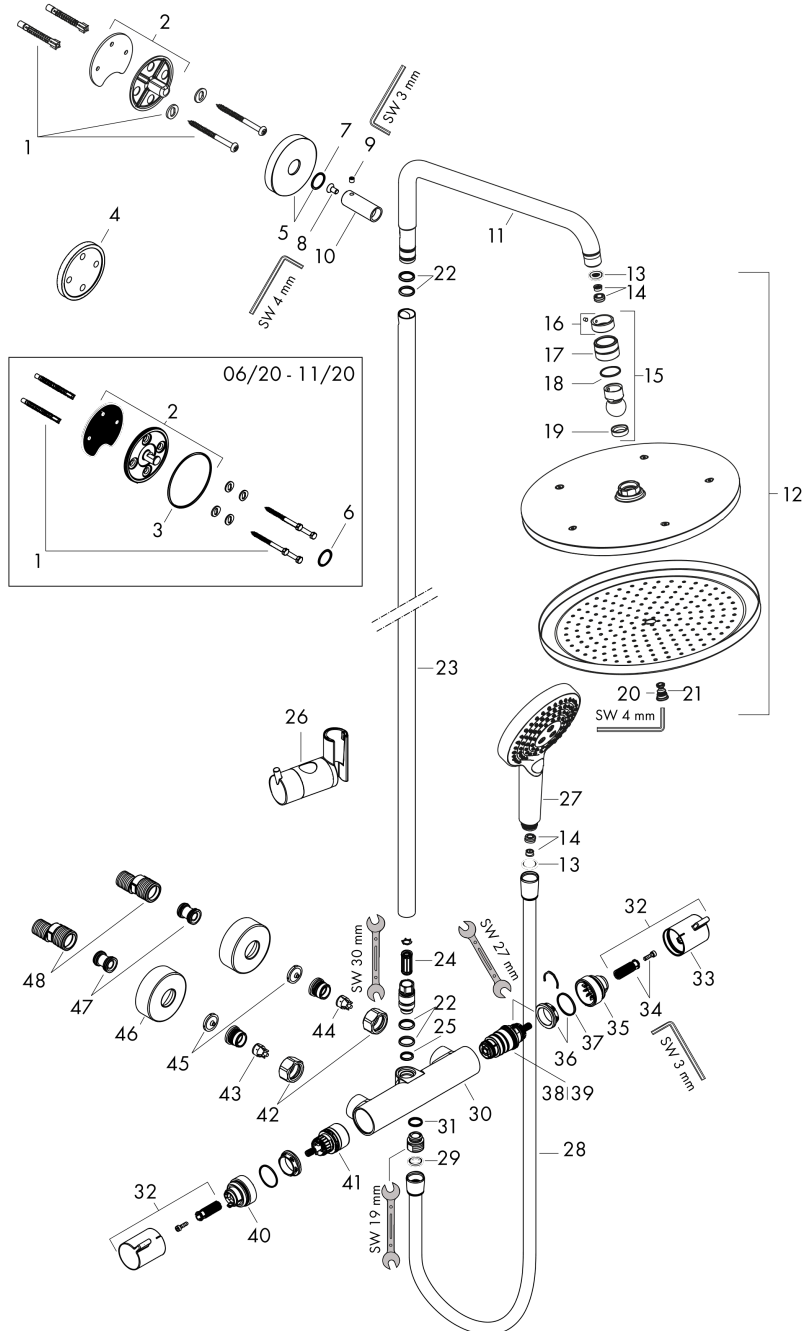

Croma Select S

Showerpipe 280 1jet EcoSmart with thermostat and hand shower Raindance Select S 120 3jet

Finish: **Brushed Bronze** Article Number: **26891140**

Exploded Drawing

Year of production: >06/20

Croma Select S

Showerpipe 280 1jet EcoSmart with thermostat and hand shower Raindance Select S 120 3jet

Finish: **Brushed Bronze** Article Number: **26891140**

Spare part list

Year of production: >06/20

Pos.	Description	Article Number	PC	PU
1	mounting set	98716000	5	1
2	wall flange	95688000	8	1
3	O-Ring 50x2	98187000	1	1
4	tile-matching-disk 7 mm	95239140	55	1
5	escutcheon Ø 60 mm	95692140	56	1
6	O-ring 20x2	98165000	1	1
7	O-ring 20x2,5	92602000	2	1
8	screw	92137000	2	1
9	hollow set screw M6x5	98447000	1	1
10	sleeve	92166140	59	1
11	shower arm	95985140	65	1
12	head shower	26221140	98	1
13	filter packing	94246000	1	1
14	flow limiter (9 l/min)	95659000	3	1
15	ball joint	98941140	59	1
16	lock washer	98942140	98	1
17	nut	97958140	98	1
18	lever collar	97536000	2	1
19	seal	97606000	2	1
20	air jet (Eco)	95795140	58	1
21	O-ring 7x2	98419000	1	1
22	O-ring 15x2,5	98131000	1	1
23	pipe 1030 mm	95915140	65	1
24	noise reduction	95009000	3	1
25	O-ring 12x2,25	98382000	1	1
26	support, assy	97651140	63	1
27	handshower	26531140	98	1
28	shower hose Isiflex'B 1,60 m	28276140	98	1
29	seal	98058000	1	1
30	Thermostat	92147140	71	1
31	O-ring 14x2	98129000	1	1
32	handle	95836140	58	1
33	pushbutton	92848140	52	1
34	handle fixing set	95843000	3	1
35	safety set	95839000	6	1
36	nut	98913000	6	1
37	O-ring 26x1,5	98390000	1	1
38	thermostat cartridge	98282000	14	1
39	cartridge for exchanged connections	92373000	18	1
40	stop ring for flow control	95927000	8	1
41	shut off unit with selector	98283000	12	1