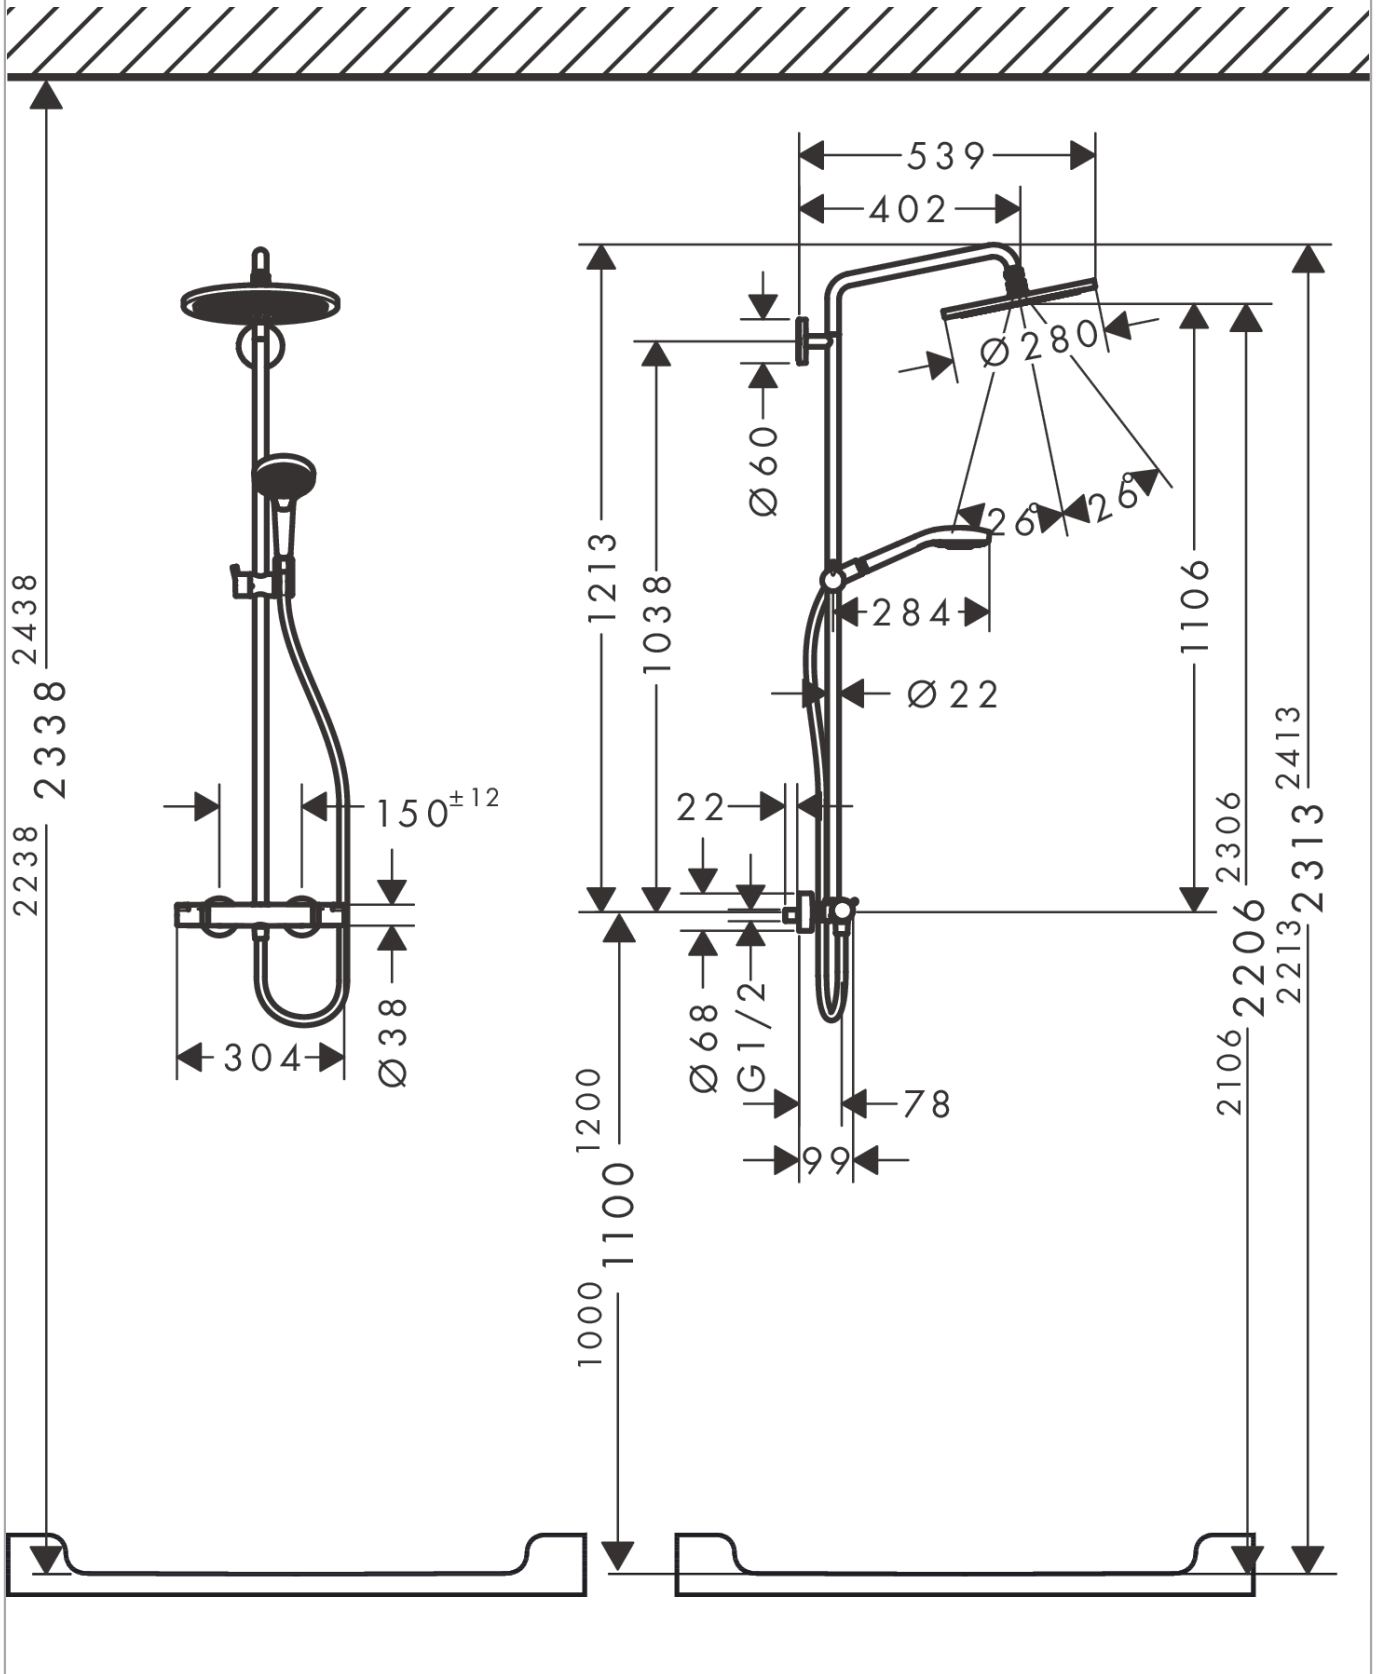

Croma Select S

Showerpipe 280 1jet EcoSmart with thermostat and hand shower Raindance Select S 120 3jet

Finish: **Brushed Bronze** Article Number: **26891140**

Installation examples